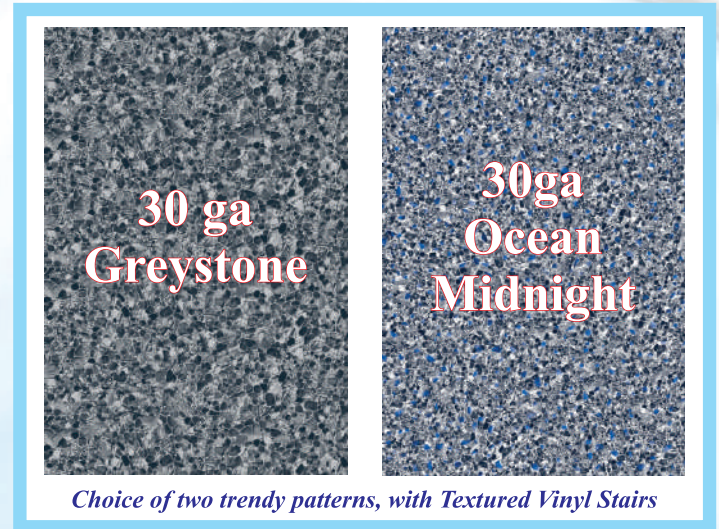

Tranquil Series Pools

your compact oasis

8' x 16'
10' x 20'
12' x 24'

- *sized for smaller backyards*
- *less expensive to maintain*
- *easier to maintain*
- *deeper water depth*
- *stainless steel handrail*

Option Packages