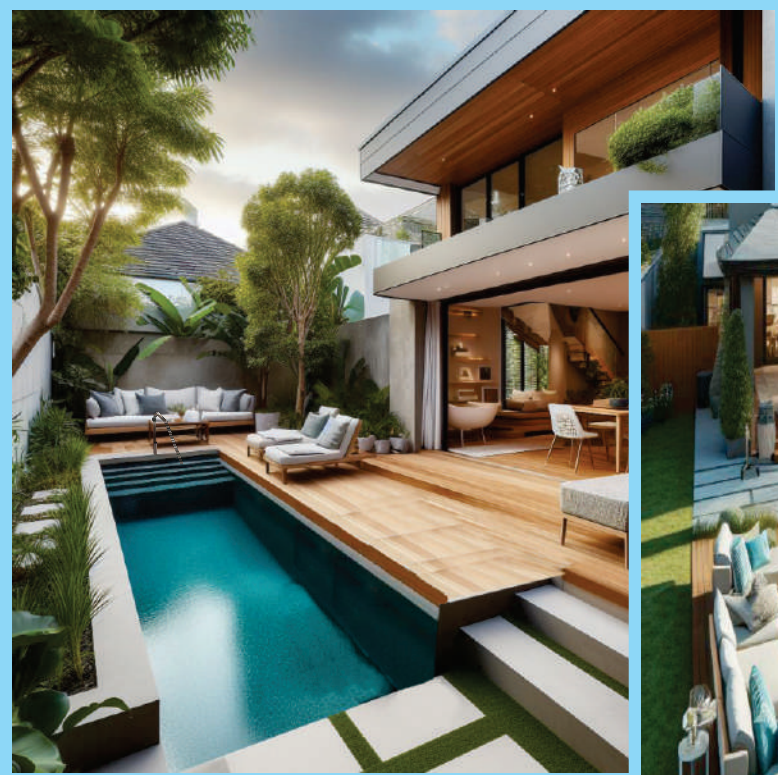

Tranquil Series Pools

your compact oasis

3 SIZES: 8' x 16' - 10' x 20' - 12' x 24'

Enjoyment - Pleasure - Fitness

52" wall height

*Full Width
Entry Stairs*

Tranquil Series Pools

your compact oasis

8' x 16'
10' x 20'
12' x 24'

- * *sized for smaller backyards*
- * *less expensive to maintain*
- * *easier to maintain*
- * *deeper water depth*
- * *stainless steel handrail*

Option Packages

(a) Standard Flat Bottom with Stairs