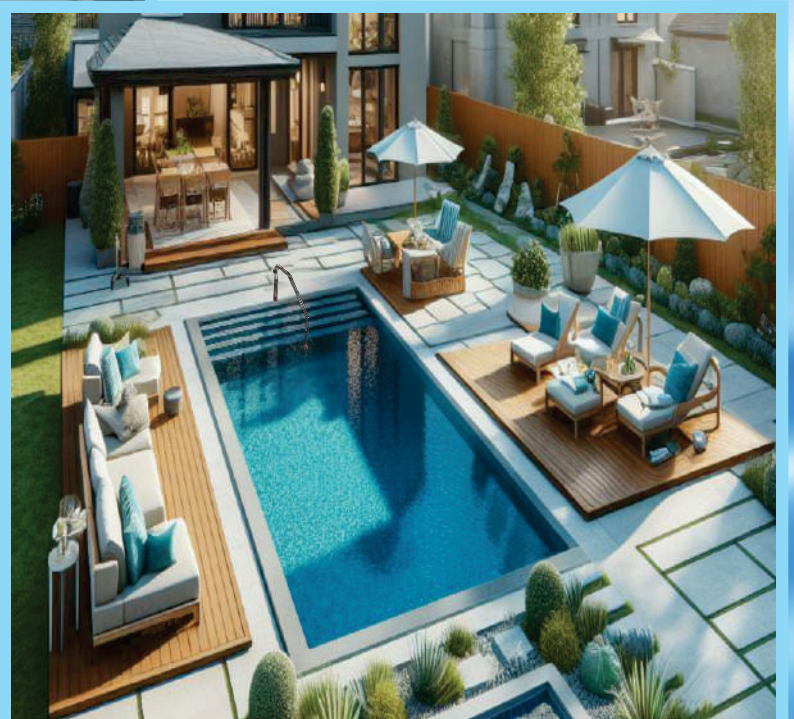

Tranquil Series Pools

your compact oasis

3 SIZES: 8' x 16' - 10' x 20' - 12' x 24'

Enjoyment - Pleasure - Fitness

52" wall height

*Full Width
Entry Stairs*

Tranquil Series Pools

your compact oasis

8' x 16'
10' x 20'
12' x 24'

- * *sized for smaller backyards*
- * *less expensive to maintain*
- * *easier to maintain*
- * *deeper water depth*
- * *stainless steel handrail*

Option Packages

(a) Standard Flat Bottom with Stairs