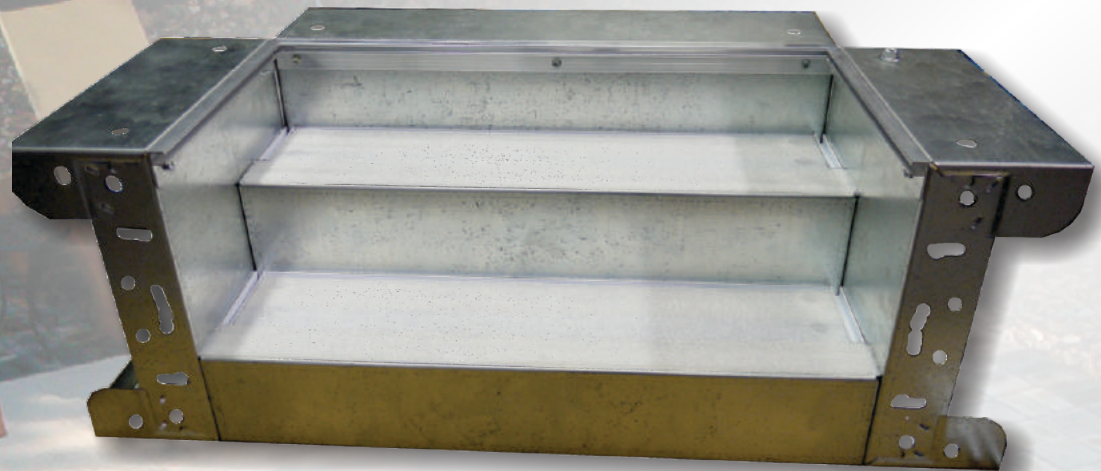

# Steel Wall Swimming Pools

**RIGID. STRONG. RELIABLE.**

All components of a MEGNA POOLS steel wall pool kit are made from the highest grade of galvanized steel available. We proudly use only North American steel in all our products! Panels are fabricated using the latest *clinch-lock technology* for superior rust resistance and durability, **NO WELDS!**

MEGNA offers numerous industry leading 12-gauge bracing systems to meet every need.

**No Welding  
Means No Rust!**

MEGNA  
POOLS

Magna Plastic Packaging Corp.

# STEEL POOL STEPS

*Strong - Customizable - Adaptable*

## *Steel Tread Steps*

**Custom entrances:  
Dramatic full-width  
Unique & Inviting  
STEEL STRONG!**

**Let your imagination  
create an inviting entrance  
to your pool!**