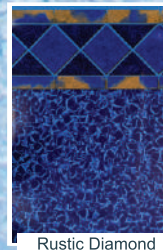

White Beach Pebble

Seaside

Sunburst

Rivertile

Jewelstone *

Niagara

Mid-Blue Reflections *

Mountaintop Mosaic

Pueblo *

Medallion

Shimmer *

Blue Raleigh

Blue Beach Pebble

Cambridge

Oxford

Reflections *

Electric Oxford

Rustic Diamond

Electric Aquarius *

Carrera Marble

Charcoal Mosaic *

Starburst Cobalt

Amelia Cobalt

Cobalt *

Butterfly Effect *

Black Slate

Solid White

Solid Blue

* indicated no-tile patterns subject to additional charge