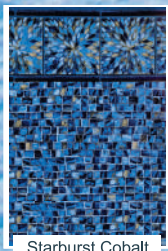

Pueblo *

Medallion

Shimmer *

Blue Raleigh

Blue Beach Pebble

Cambridge

Oxford

Reflections *

Electric Oxford

Rustic Diamond

Electric Aquarius *

Carrera Marble

Charcoal Mosaic *

Starburst Cobalt

Amelia Cobalt

Cobalt *

Butterfly Effect *

Black Slate

Solid White

Solid Blue

* indicated no-tile patterns subject to additional charge