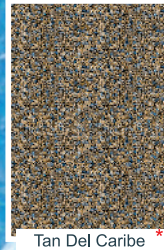

Mosaic Motion

3D Slate

Seaglass Sand *

Beachglass *

Palm Court

Greystone

Moroccan Tile

Tan Argos

Tan Del Caribe *

Esagono *

Crystal Glass

Capri

Blue Terrazzo *

Ocean Midnight

Grand

Raleigh

White Beach Pebble

Seaside

Sunburst

Rivertile

Jewelstone *

Niagara

Mid-Blue Reflections *

Mountaintop Mosaic