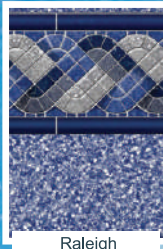

Tan Del Caribe *

Esagono *

Crystal Glass

Capri

Blue Terrazzo *

Ocean Midnight

Grand

Raleigh

White Beach Pebble

Seaside

Sunburst

Rivertile

Jewelstone *

Niagara

Mid-Blue Reflections *

Mountaintop Mosaic