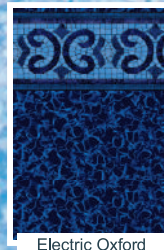

Pueblo *

Medallion

Shimmer *

Blue Raleigh

Blue Beach Pebble

Cambridge

Oxford

Reflections *

Electric Oxford

Rustic Diamond

Electric Aquarius *

Carrera Marble

Charcoal Mosaic *

Starburst Cobalt

Amelia Cobalt

Cobalt *

Butterfly Effect *

Black Slate

Solid White

Solid Blue

* indicated no-tile patterns subject to additional charge