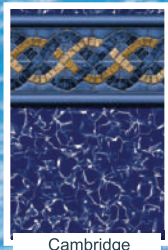

White Beach Pebble

Seaside

Sunburst

Rivertile

Jewelstone *

Niagara

Mid-Blue Reflections *

Mountaintop Mosaic

Pueblo *

Medallion

Shimmer *

Blue Raleigh

Blue Beach Pebble

Cambridge

Oxford

Reflections *

Electric Oxford

Rustic Diamond

Electric Aquarius *

Carrera Marble

Charcoal Mosaic *

Starburst Cobalt

Amelia Cobalt

Cobalt *

Butterfly Effect *

Black Slate

Solid White

Solid Blue

* indicated no-tile patterns subject to additional charge