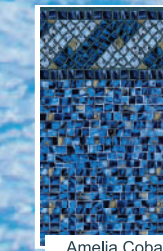

Electric Oxford

Rustic Diamond

Electric Aquarius *

Carrera Marble

Charcoal Mosaic *

Starburst Cobalt

Amelia Cobalt

Cobalt *

Butterfly Effect *

Black Slate

Solid White

Solid Blue

* indicated no-tile patterns subject to additional charge