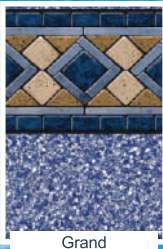

Tan Del Caribe *

Esagono *

Crystal Glass

Capri

Blue Terrazzo *

Ocean Midnight

Grand

Raleigh

White Beach Pebble

Seaside

Sunburst

Rivertile

Jewelstone *

Niagara

Mid-Blue Reflections *

Mountaintop Mosaic