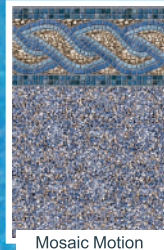

The Official Pool Liners of Summer

MEGNA POOLS - 30GA LINER FASHIONS

2024

Pickering, ON and Atlanta, GA

magnapools.com

Carnival

Sand Wave

White Terrazzo *

Mosaic Motion

3D Slate

Seaglass Sand *

Beachglass *

Palm Court

Greystone

Moroccan Tile

Tan Argos

White Beach Pebble

Seaside

Sunburst

Rivertile

Jewelstone *

Niagara

Mid-Blue Reflections *

Mountaintop Mosaic