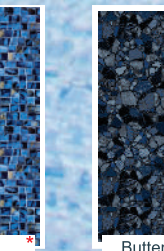

Pueblo *

Medallion

Shimmer *

Blue Raleigh

Blue Beach Pebble

Cambridge

Oxford

Reflections *

Electric Oxford

Rustic Diamond

Electric Aquarius *

Carrera Marble

Charcoal Mosaic *

Starburst Cobalt

Amelia Cobalt

Cobalt *

Butterfly Effect *

Black Slate

Solid White

Solid Blue

* indicated no-tile patterns subject to additional charge