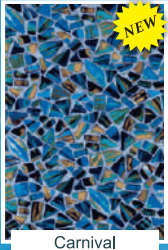

The Official Pool Liners of Summer

MEGNA POOLS - 30GA LINER FASHIONS

2024

Pickering, ON and Atlanta, GA

magnapools.com

Carnival

Sand Wave

White Terrazzo *

White Beach Pebble

Seaside

Sunburst

Rivertile

Jewelstone *

Niagara

Mid-Blue Reflections *

Mountaintop Mosaic

Pueblo *

Medallion

Shimmer *

Blue Raleigh

Blue Beach Pebble

Cambridge

Oxford

Reflections *