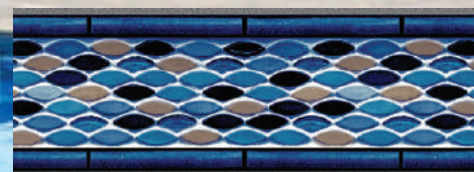

Choose any Tile Pattern, and match it with any Wall/Floor Pattern

MEGNA POOLS - MIX-n-MATCH LINER FASHIONS

Pickering, ON and Atlanta, GA

megnapools.com

Tile/Waterline Patterns

Garden Tile

Wave Tile

Naples Tile

Mercury Tile

Sedona Tile

Blueridge Tile

Murano Tile

Platinum Tile

Seafoam Tile

Wall / Floor Patterns

Blue Diffusion

White Terrazzo

Seaglass Sand

Blue Terrazzo

White Diffusion

Solid White

Solid Blue

(images are representations, please see actual samples for exact colorations)